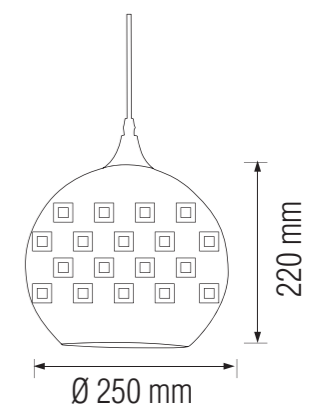

3D GLASS PENDANT LAMP

021 006 0001

Technical Data

Voltage (V)	250V~/4A
Product Wattage	Max. 60W
Lamp Type	E27
WEEE Regulation Appropriate	Yes
Material	Glass
Protection Class	I
Cable Type	H03VV-2 0.75mm ²
Cable Length	1m adjustable
EEI	E to A ⁺
IP Rating	20

QUANTUM/COPPER

Applications

· It's the perfect light fixture to install in bedroom, living room, dining room, kitchen

Features

- Easy installation
- Low energy bulb (Bulb not included)

Technical Drawing

İstanbul Trakya Serbest Bölgesi Ferhatpaşa S.B. Mah.
Açelya Sk. Dış Kapı: 2 İç Kapı: 301
Çatalca / İSTANBUL